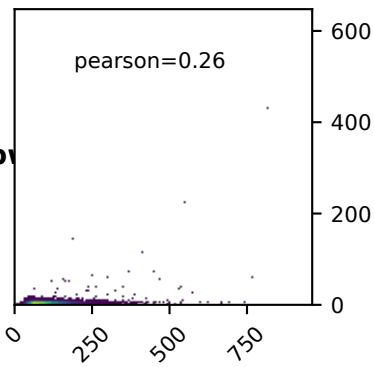

G04CK_norm_deep.bw

CHIP_INPUT_norm_deep.bw